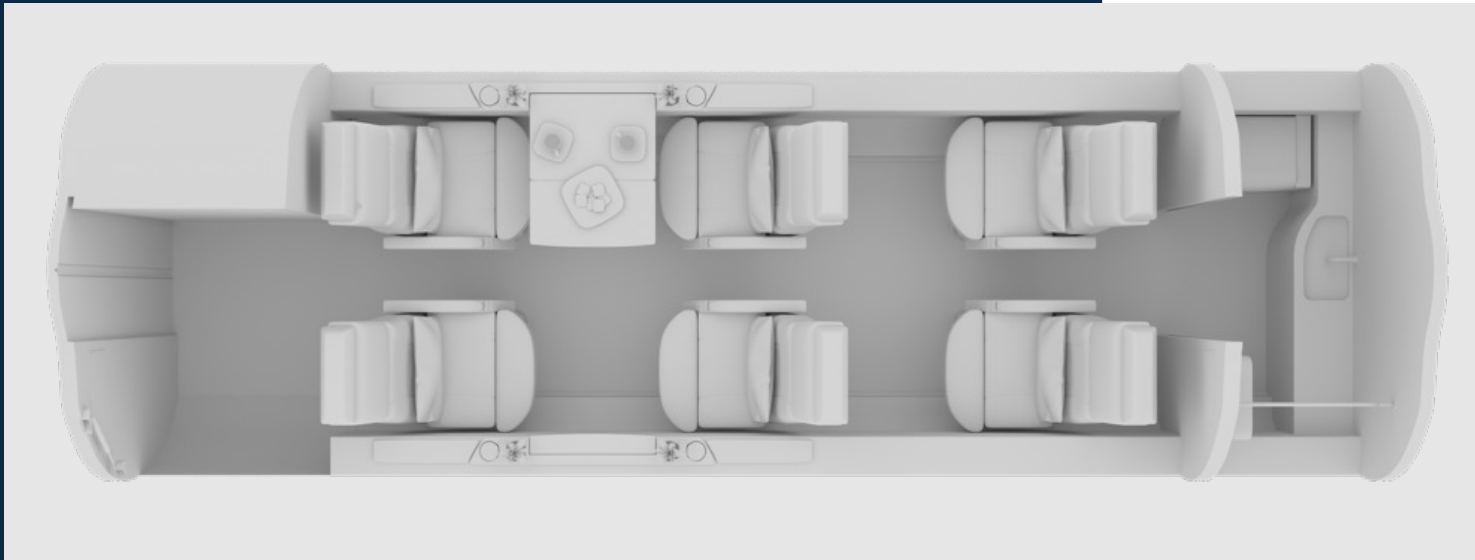

LEARJET 60XR 2011

4334 TOTAL TIME • 2588 LANDINGS

2011 LEARJET 60XR

N738RJ | 60XR-409

AIRFRAME

- 4334 TOTAL TIME
- 2588 LANDINGS

HIGHLIGHTS

- CARBON FIBER INLETS
- 7 PASSENGER EXECUTIVE INTERIOR
- COLLINS PRO LINE 21
- SMART PARTS AND CAMPS
- SWIFT BROADBAND INTERNET
- ADS-B OUT COMPLIANT
| NEW INTERIOR 2019 |
FDR | GOGO SWIFT
GLOBAL BROADBAND

2011 LEARJET 60XR

N738RJ | 60XR-409

AIRFRAME

- TOTAL TIME SINCE NEW 4334.5 (JULY 2023)
- LANDINGS 2588
- MAINTENANCE TRACKING: CAMPS
- SMART PARTS PLUS
- ENGINES : PRATT & WHITNEY PW305A
 - LH RH
- SERIAL NUMBER: PCECA0679 PCECA0680
- HOURS 4334,5 4334,5
- CYCLES 2588 2588
-
- APU SUNDSTRAND GEMINI T-20G-10C3A
- SERIAL NUMBER: SP-E110539
- HOURS: 2266

2011 LEARJET 60XR

N738RJ | 60XR-409

■ ■ ■ INTERIOR

- 7 PASSENGER EXECUTIVE INTERIOR FEATURING SIX EXECUTIVE CLUB CHAIRS, AND BELTED LAVATORY SEAT. FORWARD RIGHTHAND SIDE GALLEY COMPLETE WITH A COFFEE MAKER AND MICROWAVE OVEN. ENTERTAINMENT SYSTEM INCLUDES TWO CABIN VIDEO MONITORS, AIRSHOW 4000.
- ALL CABIN SEATS ARE COVERED IN BEIGE LEATHER.
- THE HEADLINER AND SIDEWALLS AND PSU ARE COVERED IN ULTRA-LEATHER.
- THE WOOD IS HIGH GLOSS WITH FINISH AND PLATING.
- FORWARD RIGHTHAND GALLEY AND AFT PRIVATE LAVATORY.
- NEW LEATHER, CARPET, HEADLINER, LOWER SIDEWALLS AND WOOD REFURBISHED IN 2019